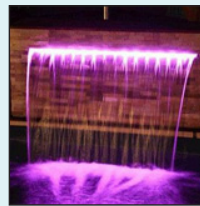

LED Waterfalls / Cascades DEL

WATER FEATURES / CARACTÉRISTIQUES DE L'EAU

An attractive addition to any new, remodeled or existing pool or spa - the waterfalls create spectacular backyard water entertainment with stunning LED lighting effects (*Colour LED optional*).

Un ajout attrayant à toute nouvelle piscine, à toute piscine rénovée ou existante ou à un spa. Les cascades d'eau créent des effets d'eau spectaculaires dans votre cour arrière, le tout accompagné d'effets lumineux DEL sensationnels (*couleur DEL en option*).

MODEL	DESCRIPTION
WATERFALL ACCESSORIES	
WFCTRMT	LED Controller/Remote for Waterfall
WFTR060	60W Power Supply for LED Waterfall
WFXSPT3	1 to 3 Way Splitter

MODEL	DESCRIPTION
WATERFALL ACCESSORY KIT	
WFSDPWRKIT	Includes WFCTRMT (LED Controller/Remote), WFTR060 (Power Supply) and WFXSPT3 (1 to 3 Way Splitter)

Wireless, Touch Remote

- Touch-sensitive wheel with colour indicator for effortless colour selection
- Up to 70ft. Range
- A power supply and remote must be purchased to operate the LED Waterfalls

Built-In LED Strip